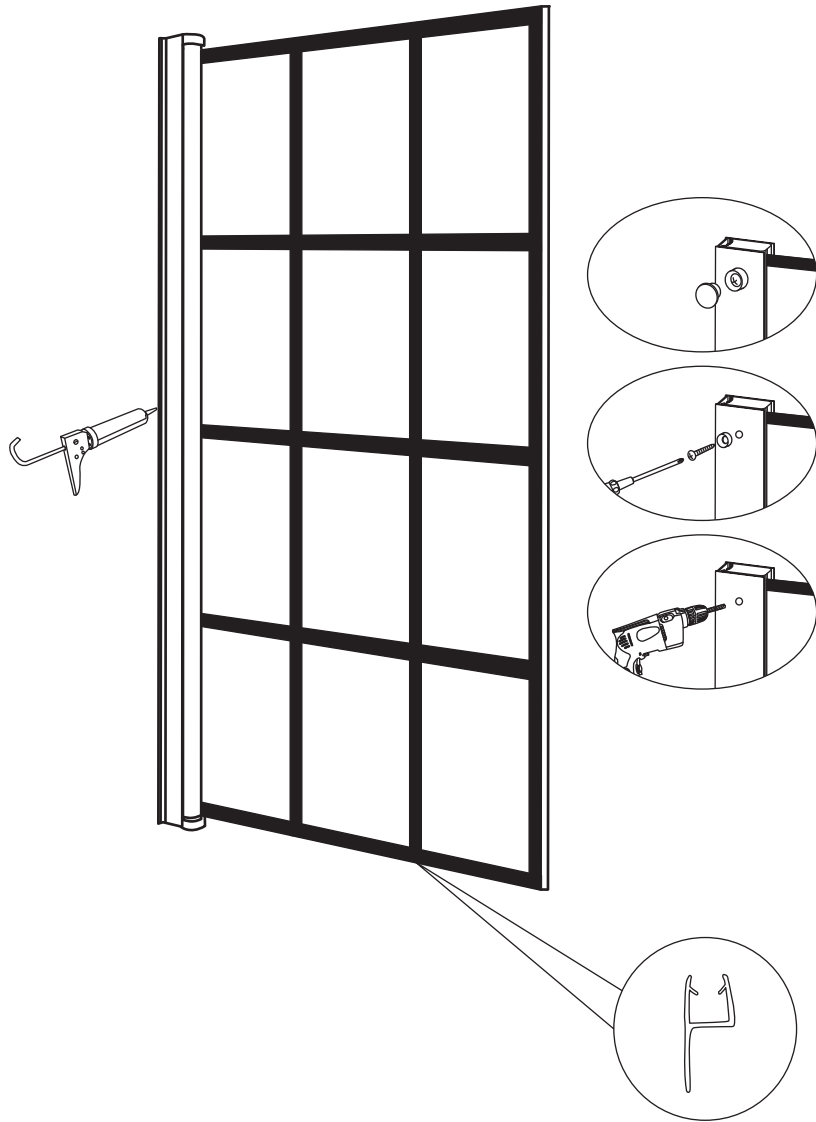

	C	
 φ6.0 φ3.0	E	
	F	 ST4X12

MODEL: FG14075 / FG180C
 SIZE: 75*140CM / 75*180CM

A		X1	E		X3
B		X1	F		X3
C		X1	G		X3
D		X3			

$\phi 6.0$

 ST4X30

xxx

1

2