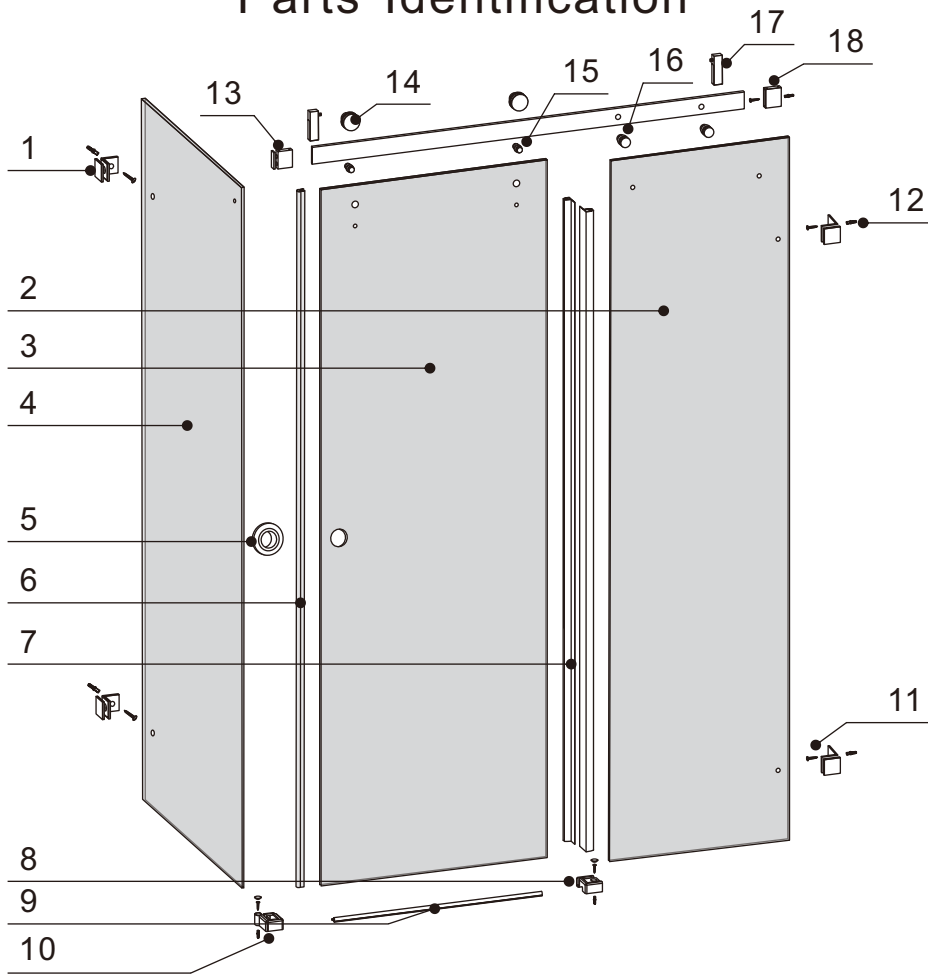

Installing

Step 2

Model:D03

Size:900x1200x1950MM

Parts Identification

NO.	Element	QTY	Fig	NO.	Element	QTY	Fig
①	Wall profile	4		⑩	Fixed plastic II	1	
②	Fixed glass	1		⑪	ST3. 9*32	7	
③	Door glass	1		⑫	Bolt	7	
④	Side glass	1		⑬	Fixed hardware I	1	
⑤	Handle	1		⑭	Wheel	2	
⑥	Waterproof	1		⑮	Anti jump screw	2	
⑦	Waterproof	2		⑯	Fixed buckle	2	
⑧	Fixed plastic I	1		⑰	Stop piece	2	
⑨	Aluminum	1		⑱	Fixed hardware II	1	

Installation Drawing

Tool list

Electrical dill 	Drill bit 	Pencil 	Screwdriver
Tape measure 	Level 	Glue gun 	

Installing

Step 1