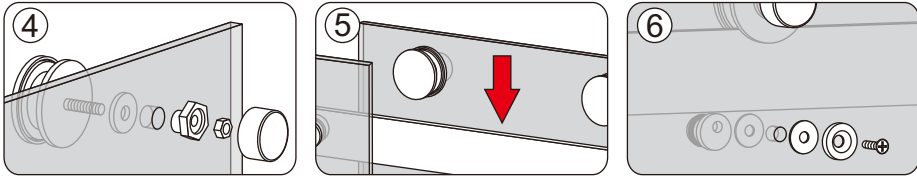

Installing

Step 2

Model:D03

Size:900x1200x1950MM

Parts Identification

NO.	Element	QTY	Fig	NO.	Element	QTY	Fig
①	Wall profile	4		⑩	Fixed plastic II	1	
②	Fixed glass	1		⑪	ST3. 9*32	7	
③	Door glass	1		⑫	Bolt	7	
④	Side glass	1		⑬	Fixed hardware I	1	
⑤	Handle	1		⑭	Wheel	2	
⑥	Waterproof	1		⑮	Anti jump screw	2	
⑦	Waterproof	2		⑯	Fixed buckle	2	
⑧	Fixed plastic I	1		⑰	Stop piece	2	
⑨	Aluminum	1		⑱	Fixed hardware II	1	

Installation Drawing

Tool list

Electrical dill 	Drill bit 	Pencil 	Screwdriver
Tape measure 	Level 	Glue gun 	

Installing

Step 1