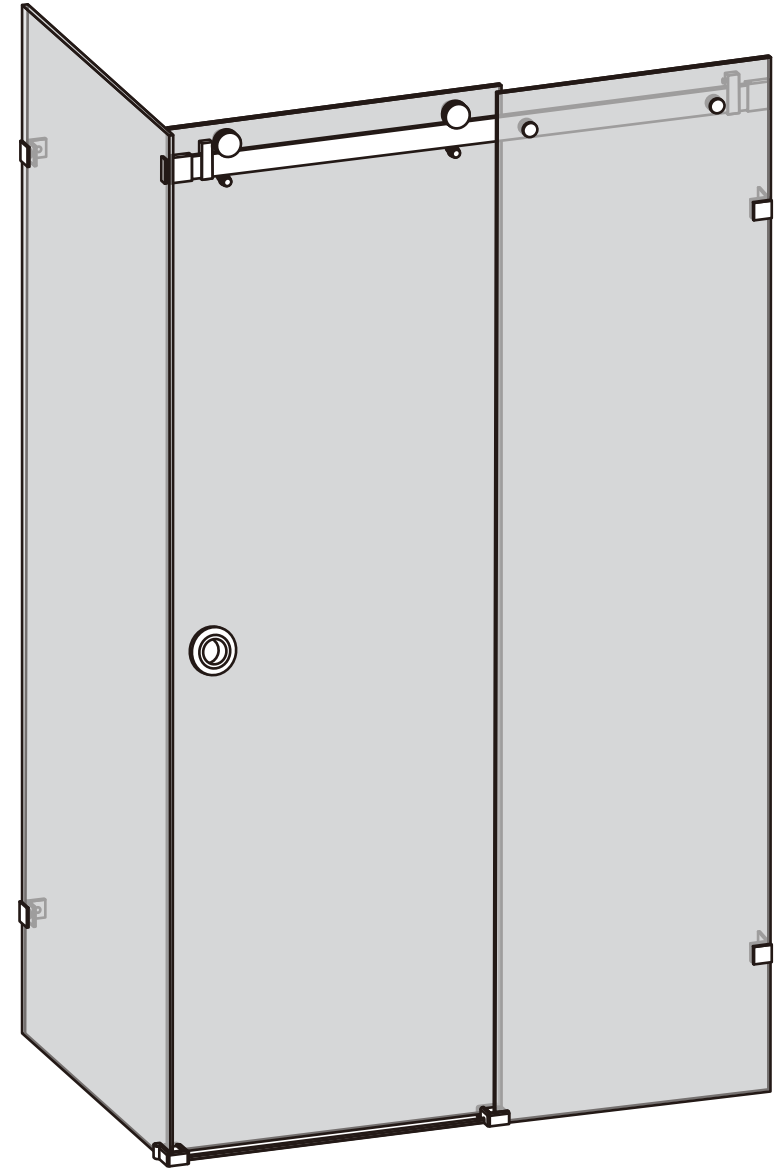

Installing

Step 2

Model:D03

Size:900x1200x1950MM

Parts Identification

NO.	Element	QTY	Fig	NO.	Element	QTY	Fig
①	Wall profile	4		⑩	Fixed plastic II	1	
②	Fixed glass	1		⑪	ST3. 9*32	7	
③	Door glass	1		⑫	Bolt	7	
④	Side glass	1		⑬	Fixed hardware I	1	
⑤	Handle	1		⑭	Wheel	2	
⑥	Waterproof	1		⑮	Anti jump screw	2	
⑦	Waterproof	2		⑯	Fixed buckle	2	
⑧	Fixed plastic I	1		⑰	Stop piece	2	
⑨	Aluminum	1		⑱	Fixed hardware II	1	

Installation Drawing

Tool list

Electrical dill 	Drill bit 	Pencil 	Screwdriver
Tape measure 	Level 	Glue gun 	

Installing

Step 1