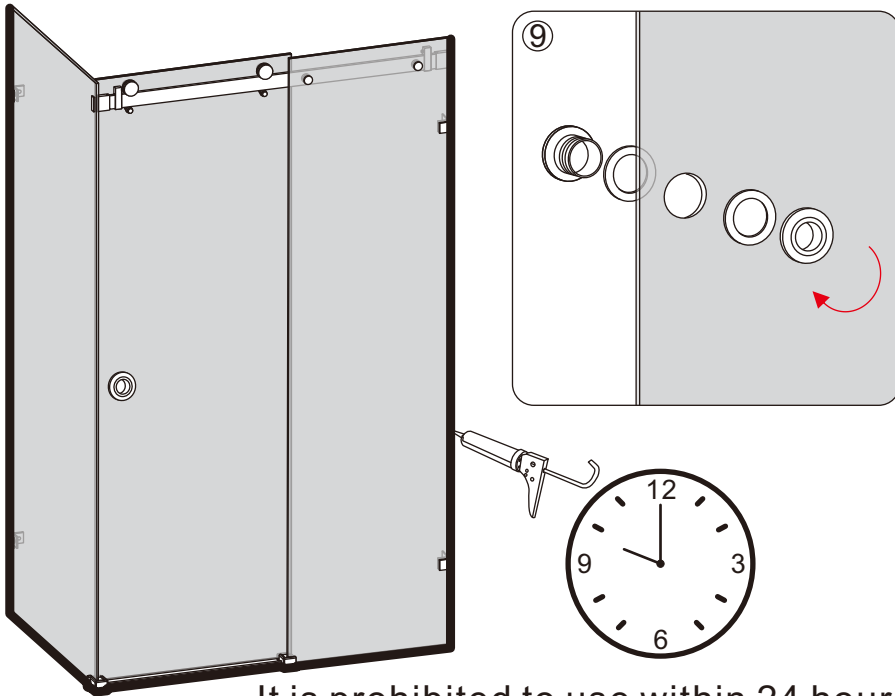

Installing

Step 2

Model:D03

Size:900x1200x1950MM

Parts Identification

NO.	Element	QTY	Fig	NO.	Element	QTY	Fig
①	Wall profile	4		⑩	Fixed plastic II	1	
②	Fixed glass	1		⑪	ST3. 9*32	7	
③	Door glass	1		⑫	Bolt	7	
④	Side glass	1		⑬	Fixed hardware I	1	
⑤	Handle	1		⑭	Wheel	2	
⑥	Waterproof	1		⑮	Anti jump screw	2	
⑦	Waterproof	2		⑯	Fixed buckle	2	
⑧	Fixed plastic I	1		⑰	Stop piece	2	
⑨	Aluminum	1		⑱	Fixed hardware II	1	

Installation Drawing

Tool list

Electrical dill 	Drill bit 	Pencil 	Screwdriver
Tape measure 	Level 	Glue gun 	

Installing

Step 1