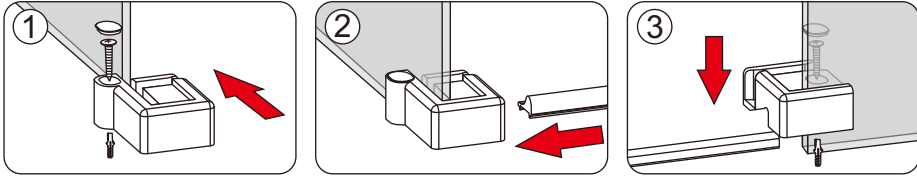

Installing

Step 2

Model:D03

Size:900x1200x1950MM

Parts Identification

NO.	Element	QTY	Fig	NO.	Element	QTY	Fig
①	Wall profile	4		⑩	Fixed plastic II	1	
②	Fixed glass	1		⑪	ST3. 9*32	7	
③	Door glass	1		⑫	Bolt	7	
④	Side glass	1		⑬	Fixed hardware I	1	
⑤	Handle	1		⑭	Wheel	2	
⑥	Waterproof	1		⑮	Anti jump screw	2	
⑦	Waterproof	2		⑯	Fixed buckle	2	
⑧	Fixed plastic I	1		⑰	Stop piece	2	
⑨	Aluminum	1		⑱	Fixed hardware II	1	

Installation Drawing

Tool list

Electrical dill 	Drill bit 	Pencil 	Screwdriver
Tape measure 	Level 	Glue gun 	

Installing

Step 1