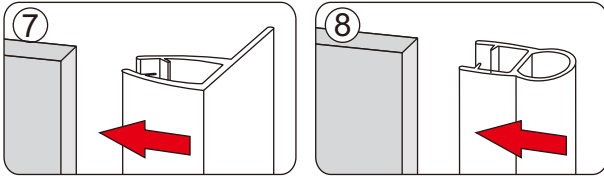

Installing

Step 2

Model:D03

Size:900x1200x1950MM

Parts Identification

NO.	Element	QTY	Fig	NO.	Element	QTY	Fig
①	Wall profile	4		⑩	Fixed plastic II	1	
②	Fixed glass	1		⑪	ST3. 9*32	7	
③	Door glass	1		⑫	Bolt	7	
④	Side glass	1		⑬	Fixed hardware I	1	
⑤	Handle	1		⑭	Wheel	2	
⑥	Waterproof	1		⑮	Anti jump screw	2	
⑦	Waterproof	2		⑯	Fixed buckle	2	
⑧	Fixed plastic I	1		⑰	Stop piece	2	
⑨	Aluminum	1		⑱	Fixed hardware II	1	